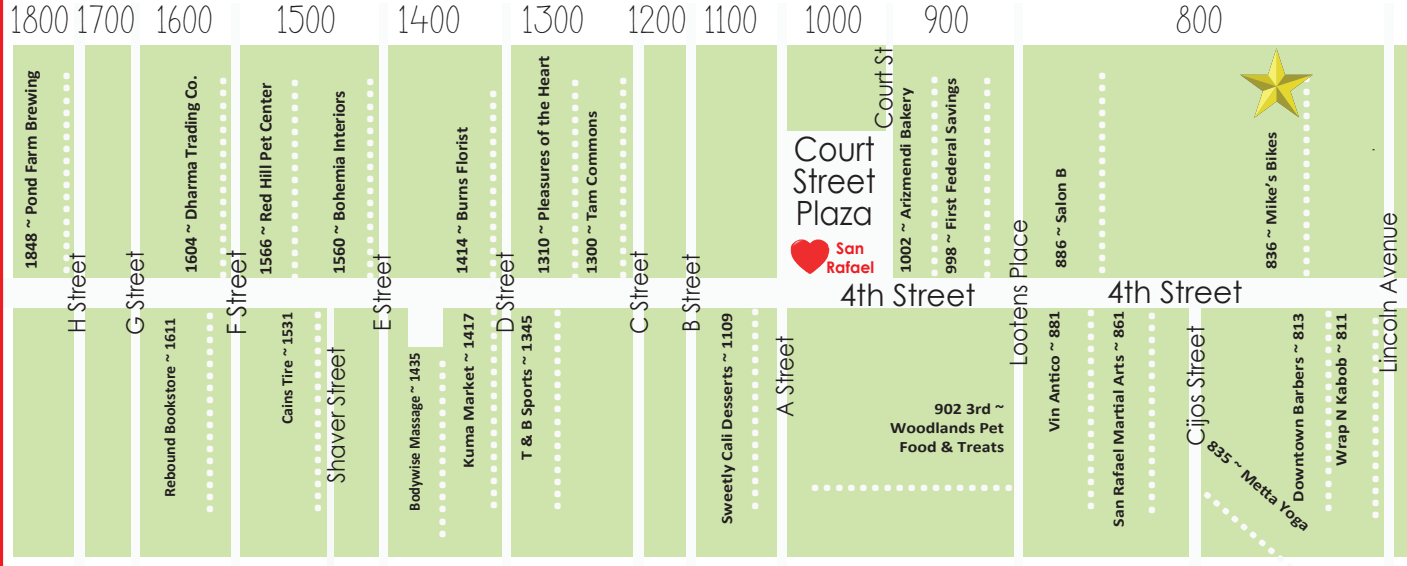

The Great Downtown San Rafael ELF HUNT!

FIND ALL 23 ELVES: ENTERED TO WIN \$300 GIFT BASKET! **

Find 15-22 Elves: entered to win \$200 & \$100 gift baskets!

Twenty-three rogue elves have left the North Pole & were last spotted inside businesses on 4th Street! Can you find the names of all the elves in town? Visit the businesses on the map & find the ELF inside or in the window. Fill out ELF's name on dotted line, put completed card in the drop box inside **Mike's Bikes** (see star) or email photo of this page to Info@SRBID.org by 12/21 & be entered to win one of several gift baskets with \$100-\$300 in gifts & gift cards! If the business is closed while you are hunting, write "closed" with date & time you visited it in dotted line- if you visit each location, you STILL have a chance to win! Happy hunting! ****FIRST family to fill out ALL Elf names, will automatically get a \$50 gift card! Questions? Email Info@srbid.org**