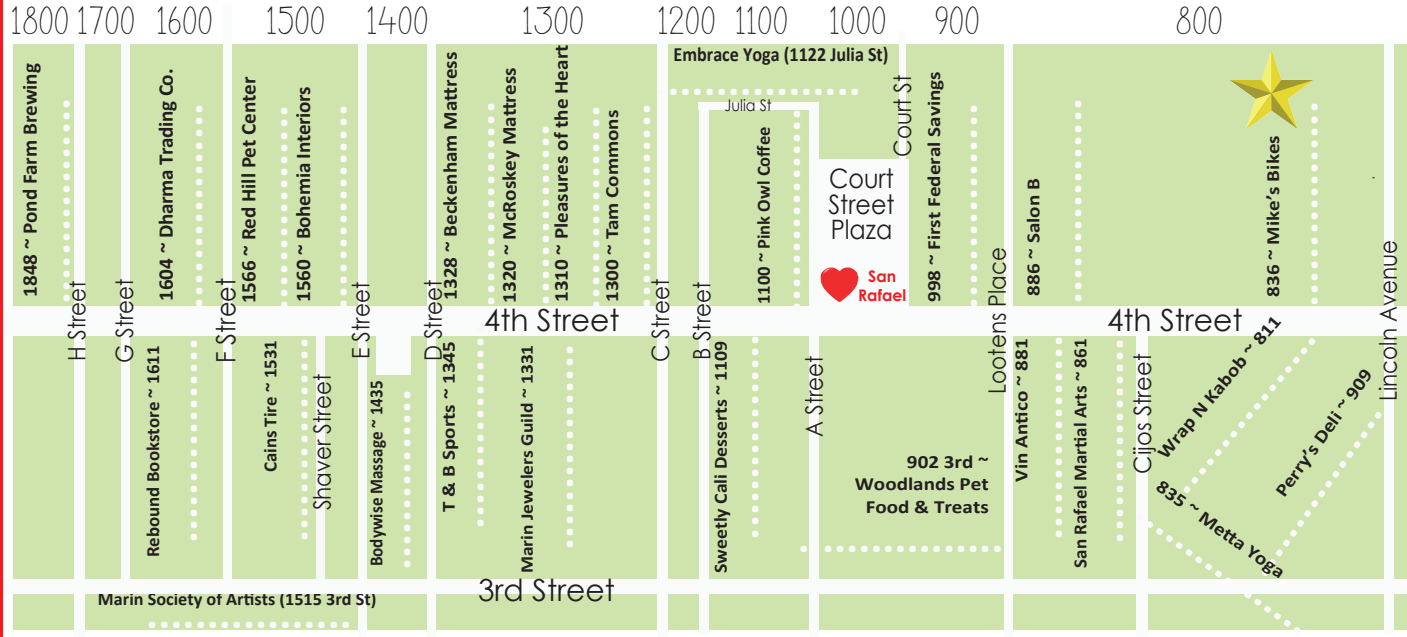

The Great Downtown San Rafael ELF HUNT!

FIND ALL 26 ELVES: ENTERED TO WIN \$200 GIFT BASKET! **

Find 15-25 Elves: entered to win \$100 gift baskets!

26 rogue elves have left the North Pole & were last spotted inside businesses on 4th Street! Can you find the names of all the elves in town? Visit the businesses on the map & find the ELF inside **or in the window**. Fill out Elf's name on dotted line, put completed card in the drop box inside **Mike's Bikes** (see star) or email photo of this page to Info@SRBID.org by 1/4/24 & be entered to win one of several gift baskets with \$100-\$200 in gifts & gift cards! If a business is closed, write "closed" with date & time you visited it in dotted line- if you visit each location, you STILL have a chance to win! Happy hunting!

****FIRST family to fill out ALL Elf names & submit via email, will automatically get a \$25 gift card! Questions? Email Info@srbid.org**

NAME: _____ PHONE: _____ AGE: _____ EMAIL: _____
 MUST BE LEGIBLE TO CONTACT WINNERS! YOUR CONTACT INFO WILL BE USED FOR THIS USE ONLY!
 Email card: Info@srbid.org or drop at Mike's Bikes by 1/4. Winners are called/emailed on 1/5 to accept \$\$\$ prize!